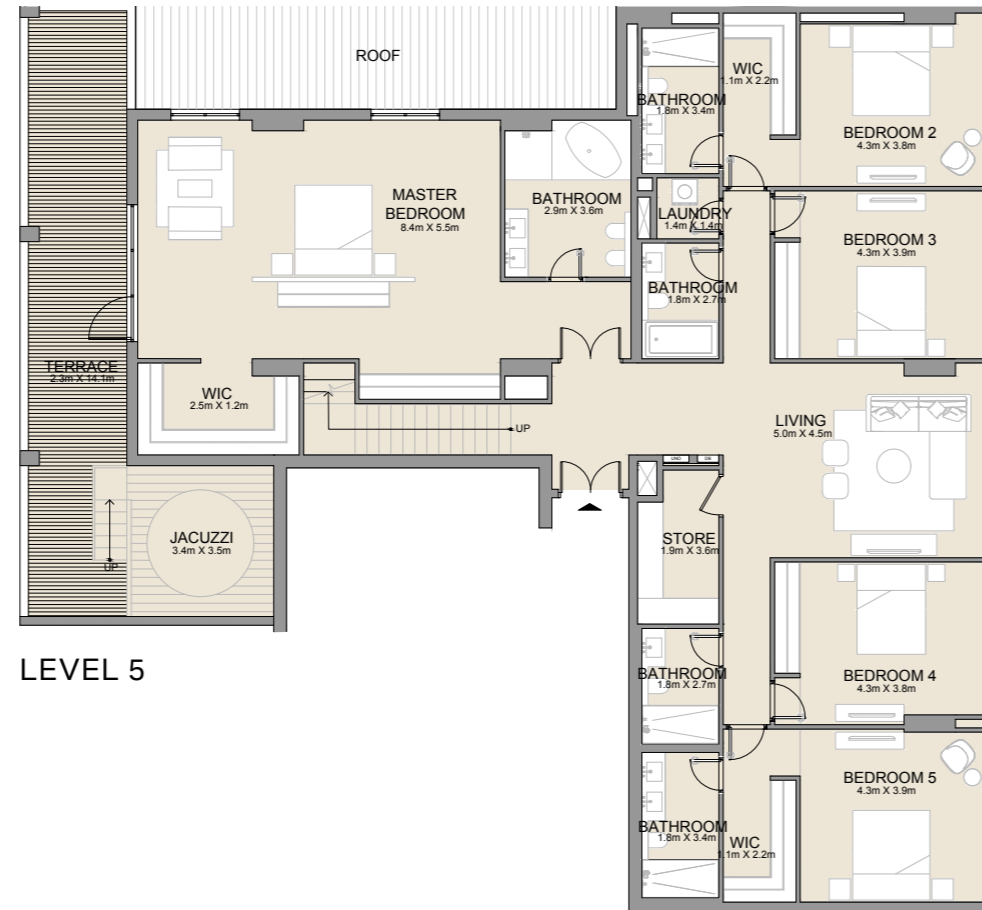

PORT DE LA MER
La Côte

5 BEDROOM- DUPLEX APARTMENT TYPE 1
BUILDING 2 - LEVEL 5, 6 & ROOF

LEVEL 5