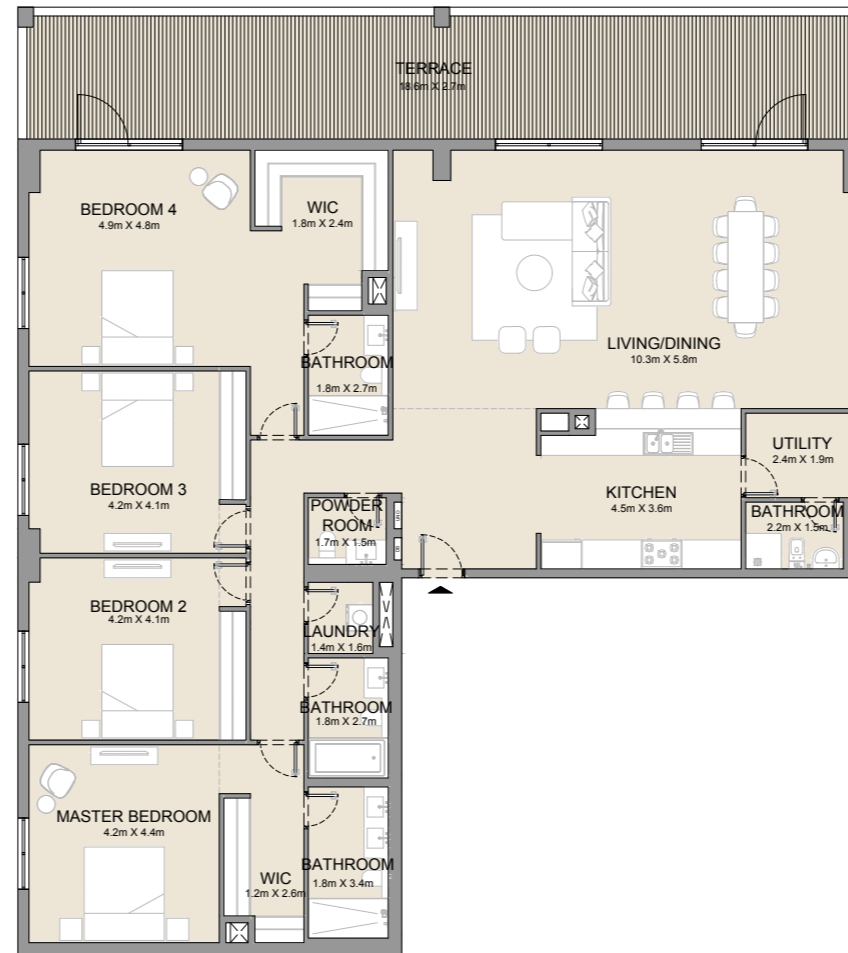

PORT DE LA MER
La Côte

4 BEDROOM
BUILDING 2

APARTMENT TYPE 1
- LEVEL 4

UNIT NO.	SUITE AREA		BALCONY AREA		TOTAL AREA	
	SQM	SQFT	SQM	SQFT	SQM	SQFT
417	250.24	2694	56.36	607	306.60	3300