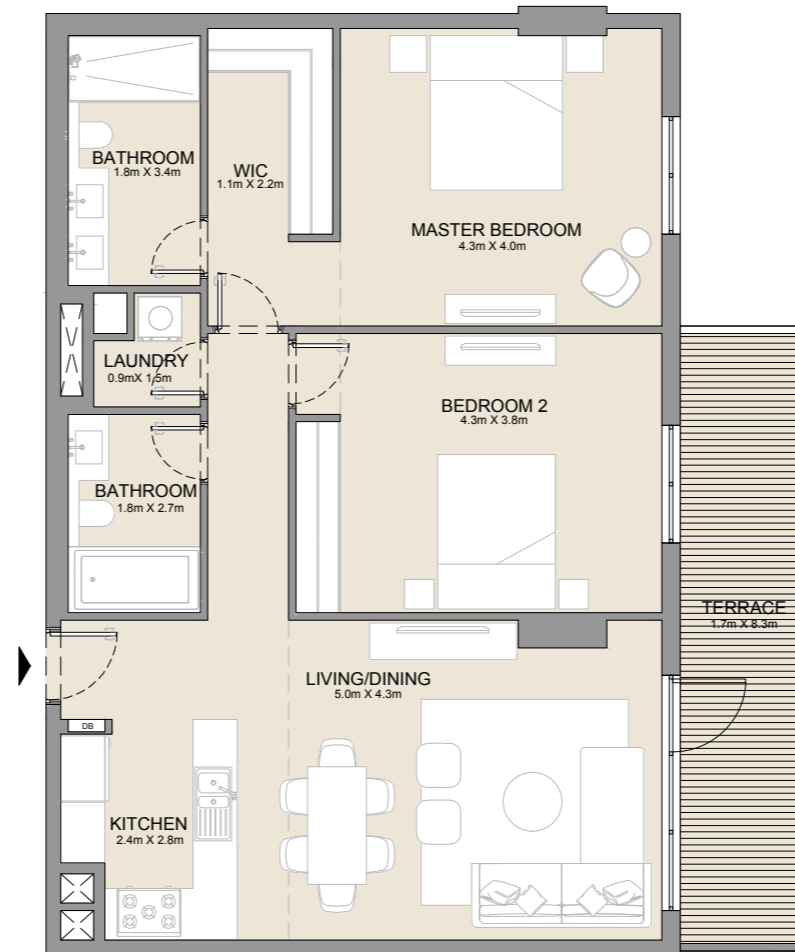

PORT DE LA MER
La Côte

2 BEDROOM
BUILDING 2

APARTMENT TYPE 6A
-
LEVEL 1

LEVEL 1

UNIT NO.	SUITE AREA		BALCONY AREA		TOTAL AREA	
	SQM	SQFT	SQM	SQFT	SQM	SQFT
106	104.50	1125	15.75	170	120.25	1294