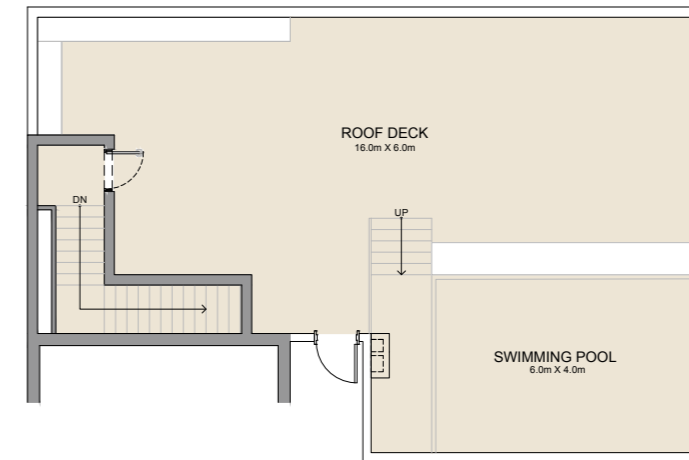

LEVEL 6

ROOF LEVEL