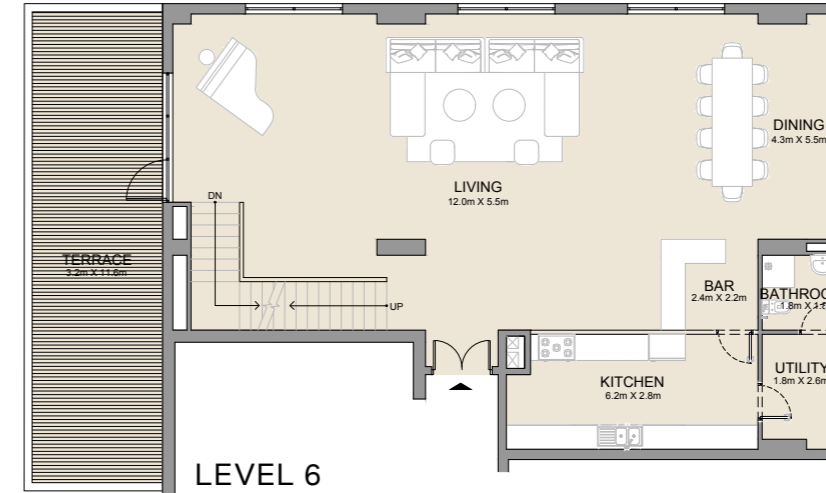

PORT DE LA MER
La Côte

5 BEDROOM- DUPLEX APARTMENT TYPE 1
BUILDING 2 - LEVEL 5, 6 & ROOF

UNIT NO.	SUITE AREA		BALCONY AREA		TOTAL AREA	
	SQM	SQFT	SQM	SQFT	SQM	SQFT
505	447.40	4816	234.77	2527	682.17	7343