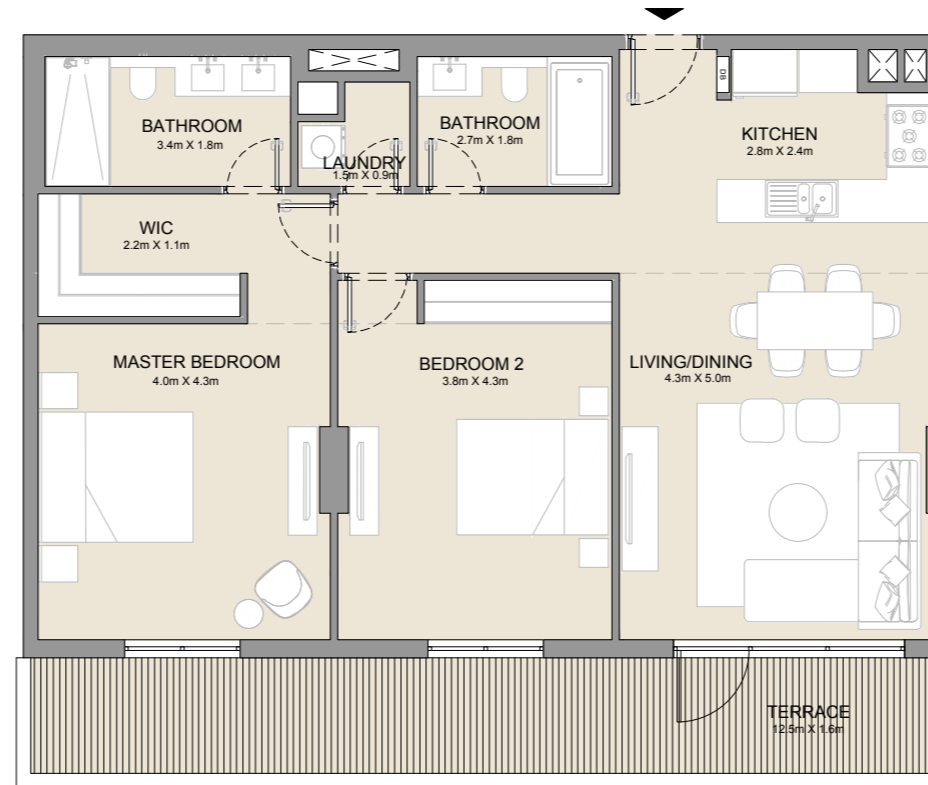

PORT DE LA MER
La Côte

2 BEDROOM
BUILDING 2

APARTMENT TYPE 3A
- LEVEL 1

LEVEL 1

UNIT NO.	SUITE AREA		BALCONY AREA		TOTAL AREA	
	SQM	SQFT	SQM	SQFT	SQM	SQFT
113	104.55	1125	23.20	250	127.75	1375
114	104.50	1125	23.19	250	127.69	1374