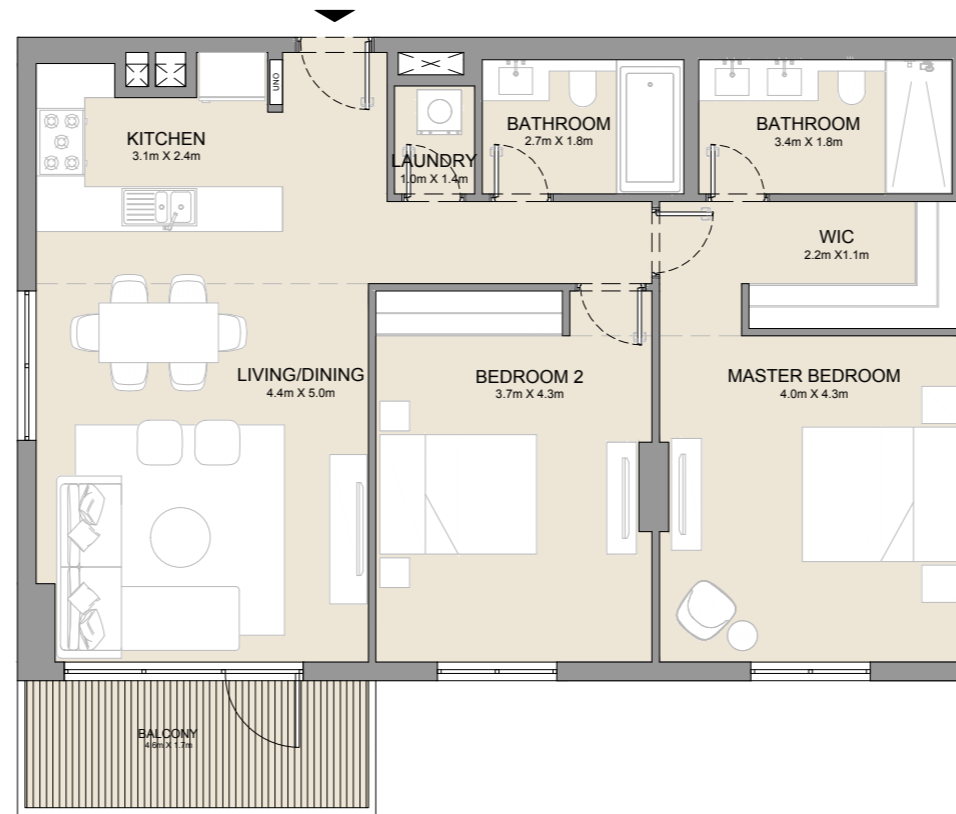

APARTMENT TYPE 4  
- LEVEL 2 & 3

UNIT NO.			SUITE AREA		BALCONY AREA		TOTAL AREA	
			SQM	SQFT	SQM	SQFT	SQM	SQFT
206	306		86.24	928	4.57	49	90.81	977

PORT DE LA MER  
La Côte

1 BEDROOM  
BUILDING 2

APARTMENT TYPE 5  
- LEVEL 4

UNIT NO.	SUITE AREA		BALCONY AREA		TOTAL AREA	
	SQM	SQFT	SQM	SQFT	SQM	SQFT
418	68.47	737	4.57	49	73.04	786

PORT DE LA MER  
La Côte

2 BEDROOM  
BUILDING 2

APARTMENT TYPE 1A  
-  
LEVEL 1

UNIT NO.	SUITE AREA		BALCONY AREA		TOTAL AREA	
	SQM	SQFT	SQM	SQFT	SQM	SQFT
116	111.67	1202	52.18	562	163.85	1764

PORT DE LA MER  
La Côte

2 BEDROOM  
BUILDING 2

APARTMENT TYPE 1  
- LEVEL 2, 3, 4 & 5

UNIT NO.			SUITE AREA		BALCONY AREA		TOTAL AREA	
			SQM	SQFT	SQM	SQFT	SQM	SQFT
217	317	416	111.67	1202	9.75	105	121.42	1307
515								