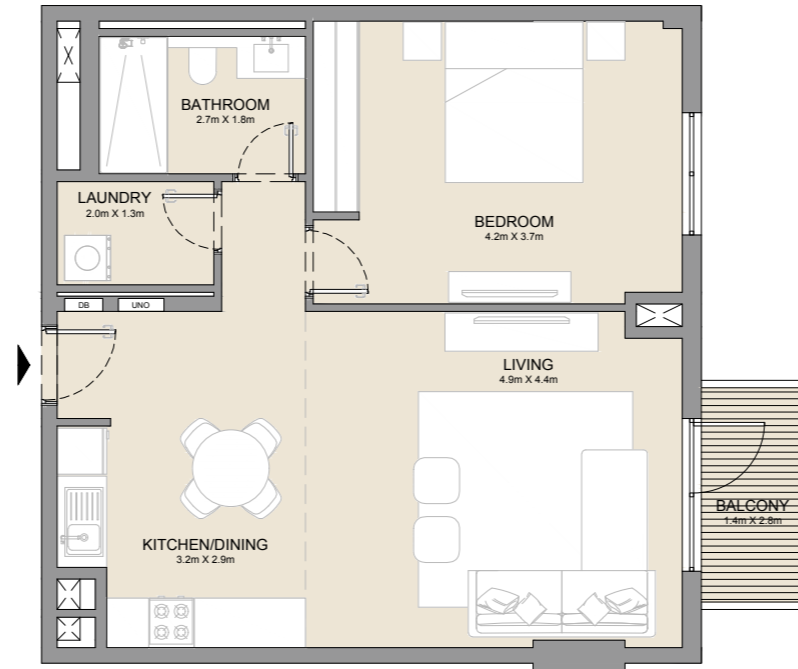

APARTMENT TYPE 4  
- LEVEL 2 & 3

UNIT NO.			SUITE AREA		BALCONY AREA		TOTAL AREA	
			SQM	SQFT	SQM	SQFT	SQM	SQFT
206	306		86.24	928	4.57	49	90.81	977

PORT DE LA MER  
La Côte

1 BEDROOM  
BUILDING 2

APARTMENT TYPE 5  
- LEVEL 4

UNIT NO.	SUITE AREA		BALCONY AREA		TOTAL AREA	
	SQM	SQFT	SQM	SQFT	SQM	SQFT
418	68.47	737	4.57	49	73.04	786

PORT DE LA MER  
La Côte

2 BEDROOM  
BUILDING 2

APARTMENT TYPE 1A  
-  
LEVEL 1

UNIT NO.	SUITE AREA		BALCONY AREA		TOTAL AREA	
	SQM	SQFT	SQM	SQFT	SQM	SQFT
116	111.67	1202	52.18	562	163.85	1764