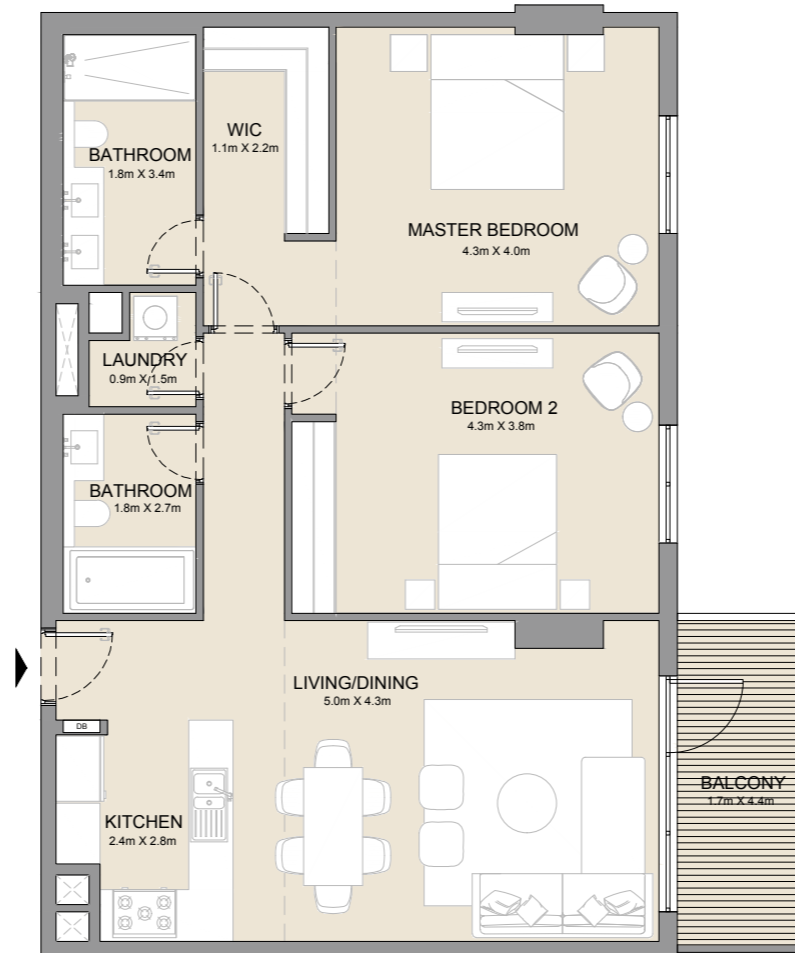

PORT DE LA MER  
La Côte

2 BEDROOM  
BUILDING 2

APARTMENT TYPE 6A  
-  
LEVEL 1

LEVEL 1

UNIT NO.	SUITE AREA		BALCONY AREA		TOTAL AREA	
	SQM	SQFT	SQM	SQFT	SQM	SQFT
106	104.50	1125	15.75	170	120.25	1294

UNIT NO.	SUITE AREA		BALCONY AREA		TOTAL AREA			
	SQM	SQFT	SQM	SQFT	SQM	SQFT		
207	307	406	104.50	1125	8.44	91	112.94	1216