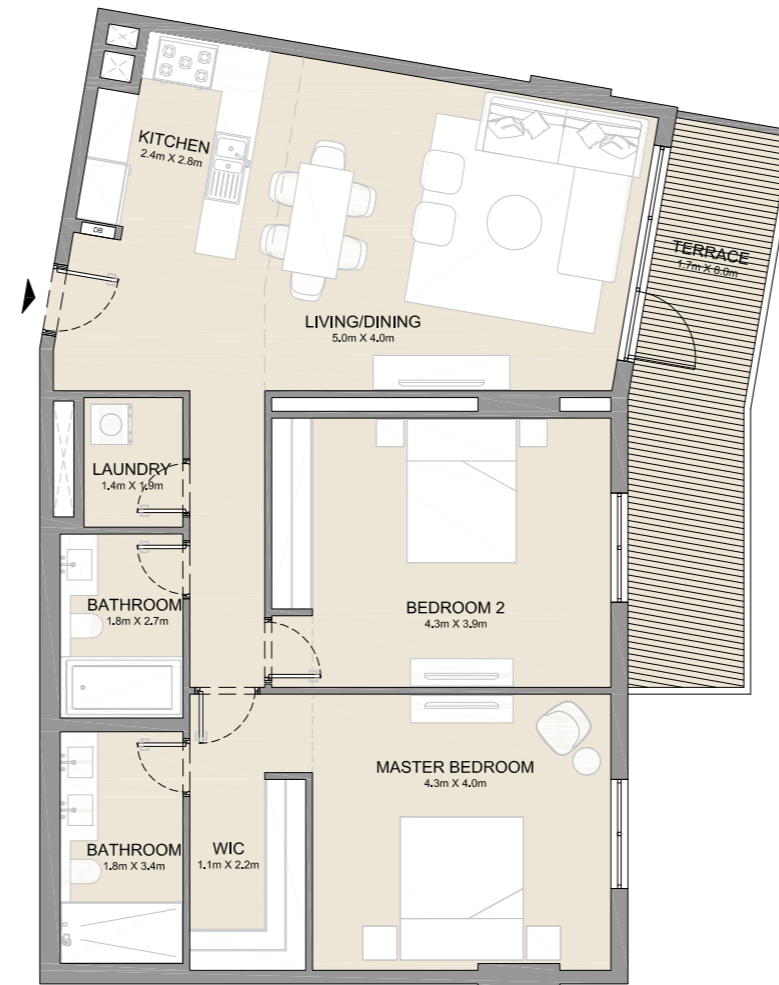

PORT DE LA MER
La Côte

2 BEDROOM
BUILDING 2

APARTMENT TYPE 5A
- LEVEL 1

LEVEL 1

UNIT NO.	SUITE AREA		BALCONY AREA		TOTAL AREA	
	SQM	SQFT	SQM	SQFT	SQM	SQFT
107	111.54	1201	15.72	169	127.26	1370