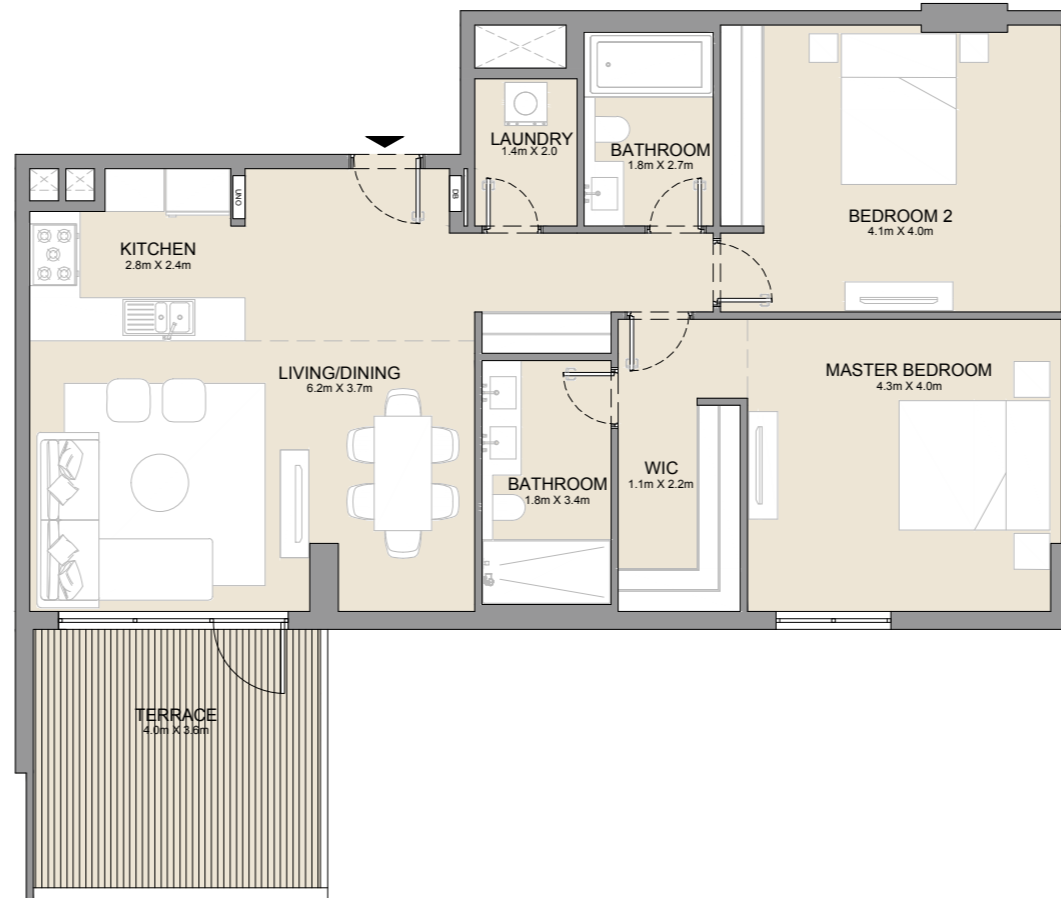

PORT DE LA MER
La Côte

2 BEDROOM
BUILDING 2

APARTMENT TYPE 4A
- LEVEL 1

UNIT NO.	SUITE AREA		BALCONY AREA		TOTAL AREA	
	SQM	SQFT	SQM	SQFT	SQM	SQFT
112	108.44	1167	15.84	171	124.28	1338