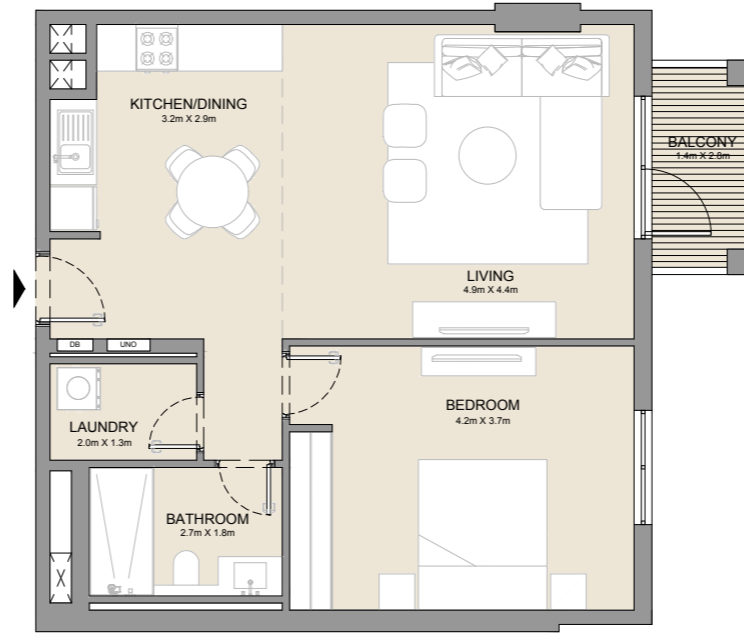

PORT DE LA MER  
La Côte

1 BEDROOM  
BUILDING 2

APARTMENT TYPE 2  
- LEVEL 1, 2, 3, 4 & 5

UNIT NO.			SUITE AREA		BALCONY AREA		TOTAL AREA	
			SQM	SQFT	SQM	SQFT	SQM	SQFT
102	202	302	79.52	856	8.44	91	87.96	947
402	502							

PORT DE LA MER  
La Côte

1 BEDROOM  
BUILDING 2

APARTMENT TYPE 3A  
- LEVEL 1

UNIT NO.	SUITE AREA		BALCONY AREA		TOTAL AREA	
	SQM	SQFT	SQM	SQFT	SQM	SQFT
119	69.16	744	12.13	131	81.29	875

PORT DE LA MER  
La Côte

1 BEDROOM  
BUILDING 2

APARTMENT TYPE 3  
- LEVEL 2, 3 & 4

UNIT NO.	SUITE AREA		BALCONY AREA		TOTAL AREA			
	SQM	SQFT	SQM	SQFT	SQM	SQFT		
220	320	419	69.16	744	4.57	49	73.73	794

PORT DE LA MER  
La Côte

1 BEDROOM  
BUILDING 2