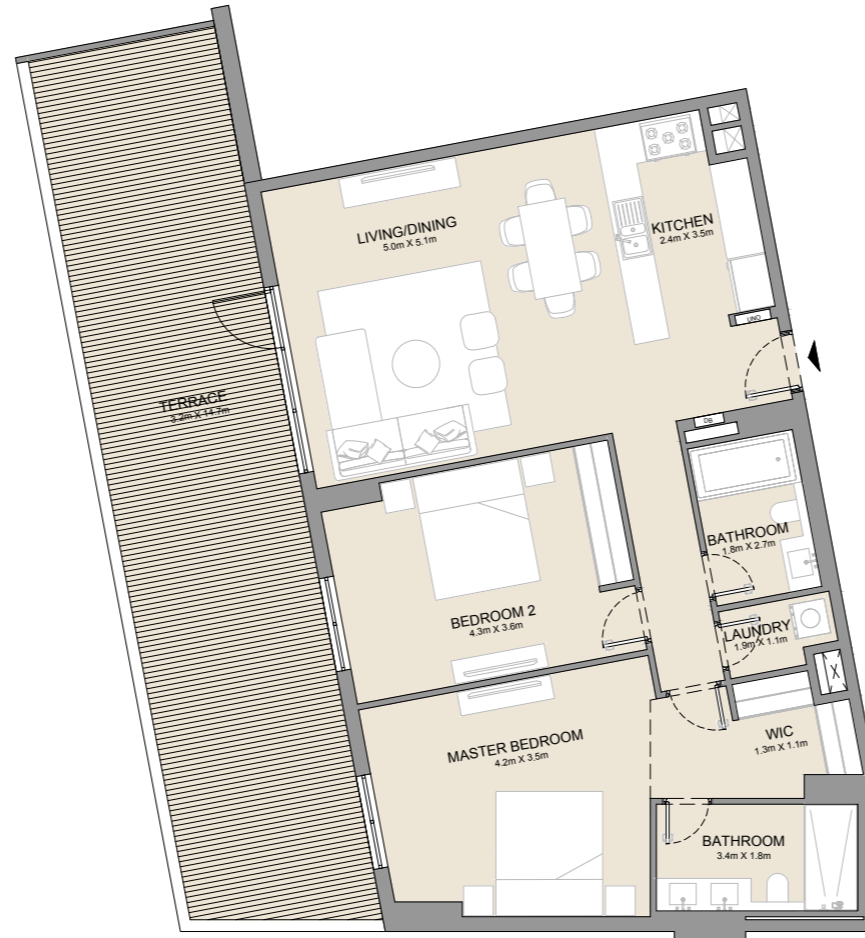

PORT DE LA MER
La Côte

2 BEDROOM
BUILDING 2

APARTMENT TYPE 1A
-
LEVEL 1

UNIT NO.	SUITE AREA		BALCONY AREA		TOTAL AREA	
	SQM	SQFT	SQM	SQFT	SQM	SQFT
116	111.67	1202	52.18	562	163.85	1764