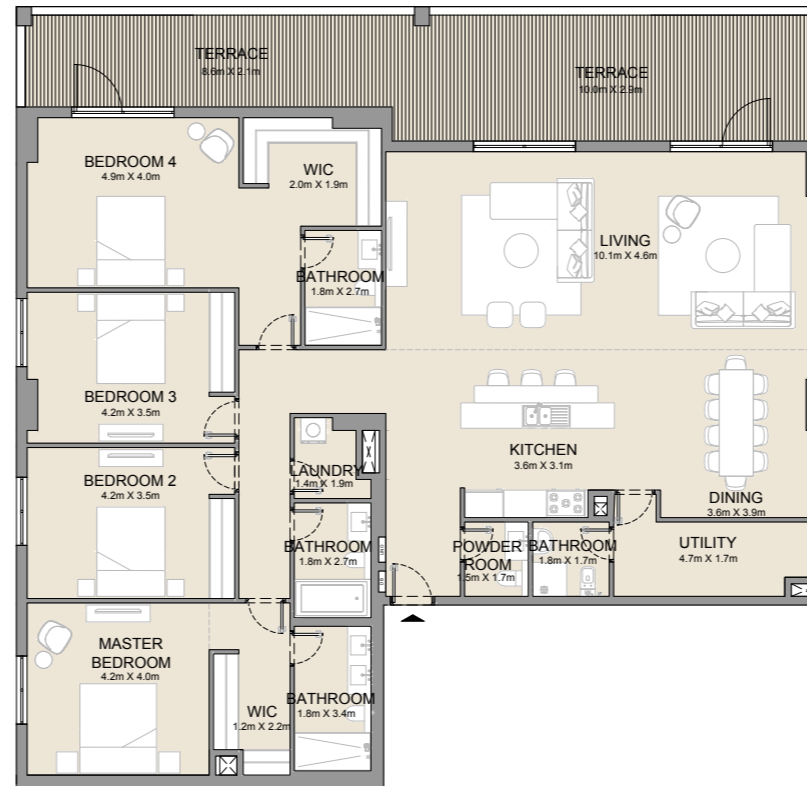

PORT DE LA MER
La Côte

4 BEDROOM
BUILDING 2

APARTMENT TYPE 3
- LEVEL 5

UNIT NO.	SUITE AREA		BALCONY AREA		TOTAL AREA	
	SQM	SQFT	SQM	SQFT	SQM	SQFT
516	241.46	2599	53.16	572	294.62	3171