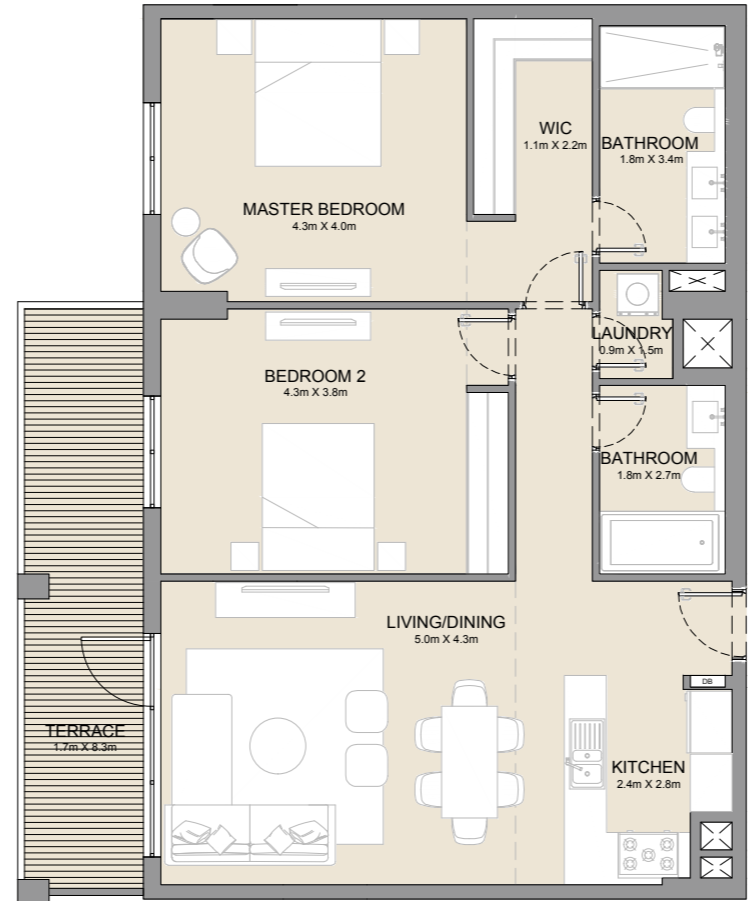

PORT DE LA MER
La Côte

2 BEDROOM
BUILDING 2

APARTMENT TYPE 7A
-
LEVEL 1

UNIT NO.	SUITE AREA		BALCONY AREA		TOTAL AREA	
	SQM	SQFT	SQM	SQFT	SQM	SQFT
103	103.72	1116	15.75	170	119.47	1286