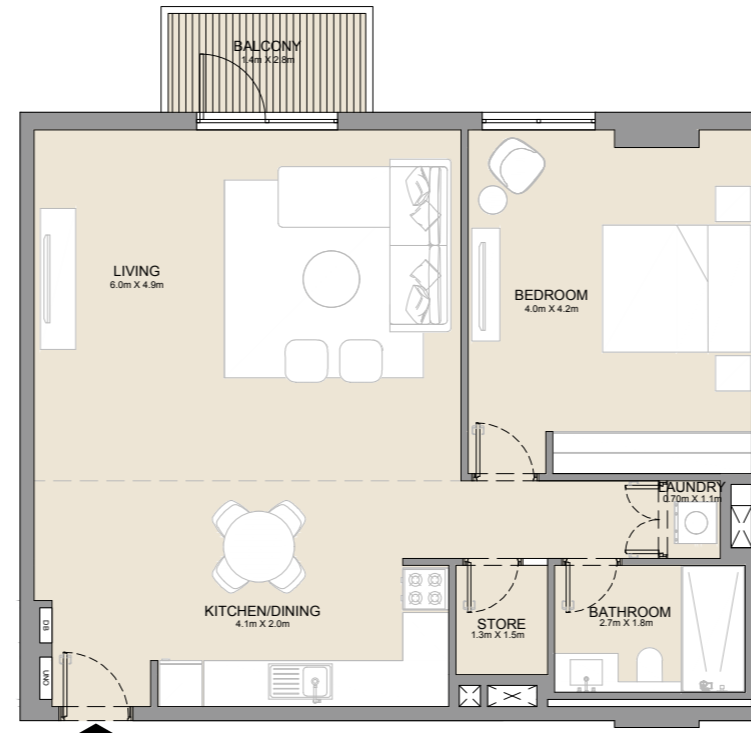

PORT DE LA MER  
La Côte

1 BEDROOM  
BUILDING 2

APARTMENT TYPE 3A  
- LEVEL 1

UNIT NO.	SUITE AREA		BALCONY AREA		TOTAL AREA	
	SQM	SQFT	SQM	SQFT	SQM	SQFT
119	69.16	744	12.13	131	81.29	875

PORT DE LA MER  
La Côte

1 BEDROOM  
BUILDING 2

APARTMENT TYPE 3  
- LEVEL 2, 3 & 4

UNIT NO.	SUITE AREA		BALCONY AREA		TOTAL AREA			
	SQM	SQFT	SQM	SQFT	SQM	SQFT		
220	320	419	69.16	744	4.57	49	73.73	794

PORT DE LA MER  
La Côte

1 BEDROOM  
BUILDING 2

APARTMENT TYPE 4  
- LEVEL 2 & 3

UNIT NO.			SUITE AREA		BALCONY AREA		TOTAL AREA	
			SQM	SQFT	SQM	SQFT	SQM	SQFT
206	306		86.24	928	4.57	49	90.81	977

PORT DE LA MER  
La Côte

1 BEDROOM  
BUILDING 2

APARTMENT TYPE 5  
- LEVEL 4