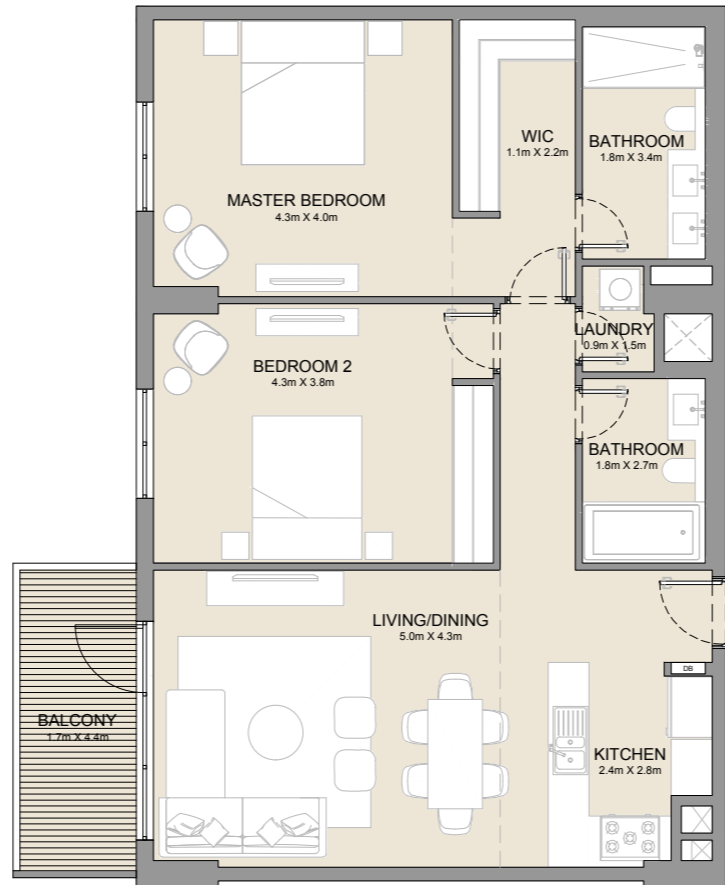

UNIT NO.			SUITE AREA		BALCONY AREA		TOTAL AREA	
			SQM	SQFT	SQM	SQFT	SQM	SQFT
203	303	403	103.72	1116	8.44	91	112.16	1207
503